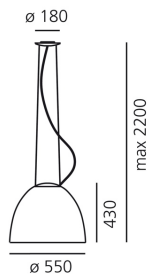

Nur - Suspension - Anthracite grey

Ernesto Gismondi

IP20     Dimmerable: 

LUMINAIRE

- Watt: **205W**
- Voltage: **220V-240V**
- Delivered lumens output: **2427lm**
- CCT: **2900K**
- Efficiency: **58%**
- Efficacy: **11.84lm/W**
- CRI: **100**

Notes

As accessory, are available an antidazzle cap and a coloured filter.

DESCRIPTION

PRODUCT CODE: A240600

FEATURES

- Article Code: **A240600**
- Colour: **Anthracite grey**
- Installation: **Suspension**
- Material: **Aluminium, glass**
- Series: **Design Collection**
- Environment: **Indoor**
- Area contract: **Hospitality, Office, Residential**
- Emission: **Direct/indirect**
- design by: **Ernesto Gismondi**

DIMENSIONS

- Height: **cm 43**
- Diameter: **cm 55**
- Base Diameter: **cm 18**
- Max Height from ceiling: **cm 220**
- Glow Wire Test: **650°C**

NOT INCLUDED SOURCES

- Category: **HALO**
- Number: **1**
- Lbs: **Qt32**
- Watt: **205W**
- Socket: **E27**
- Color Rendering: **1a**
- Color temperature (K): **2900K**
- Duration (h): **2000h**